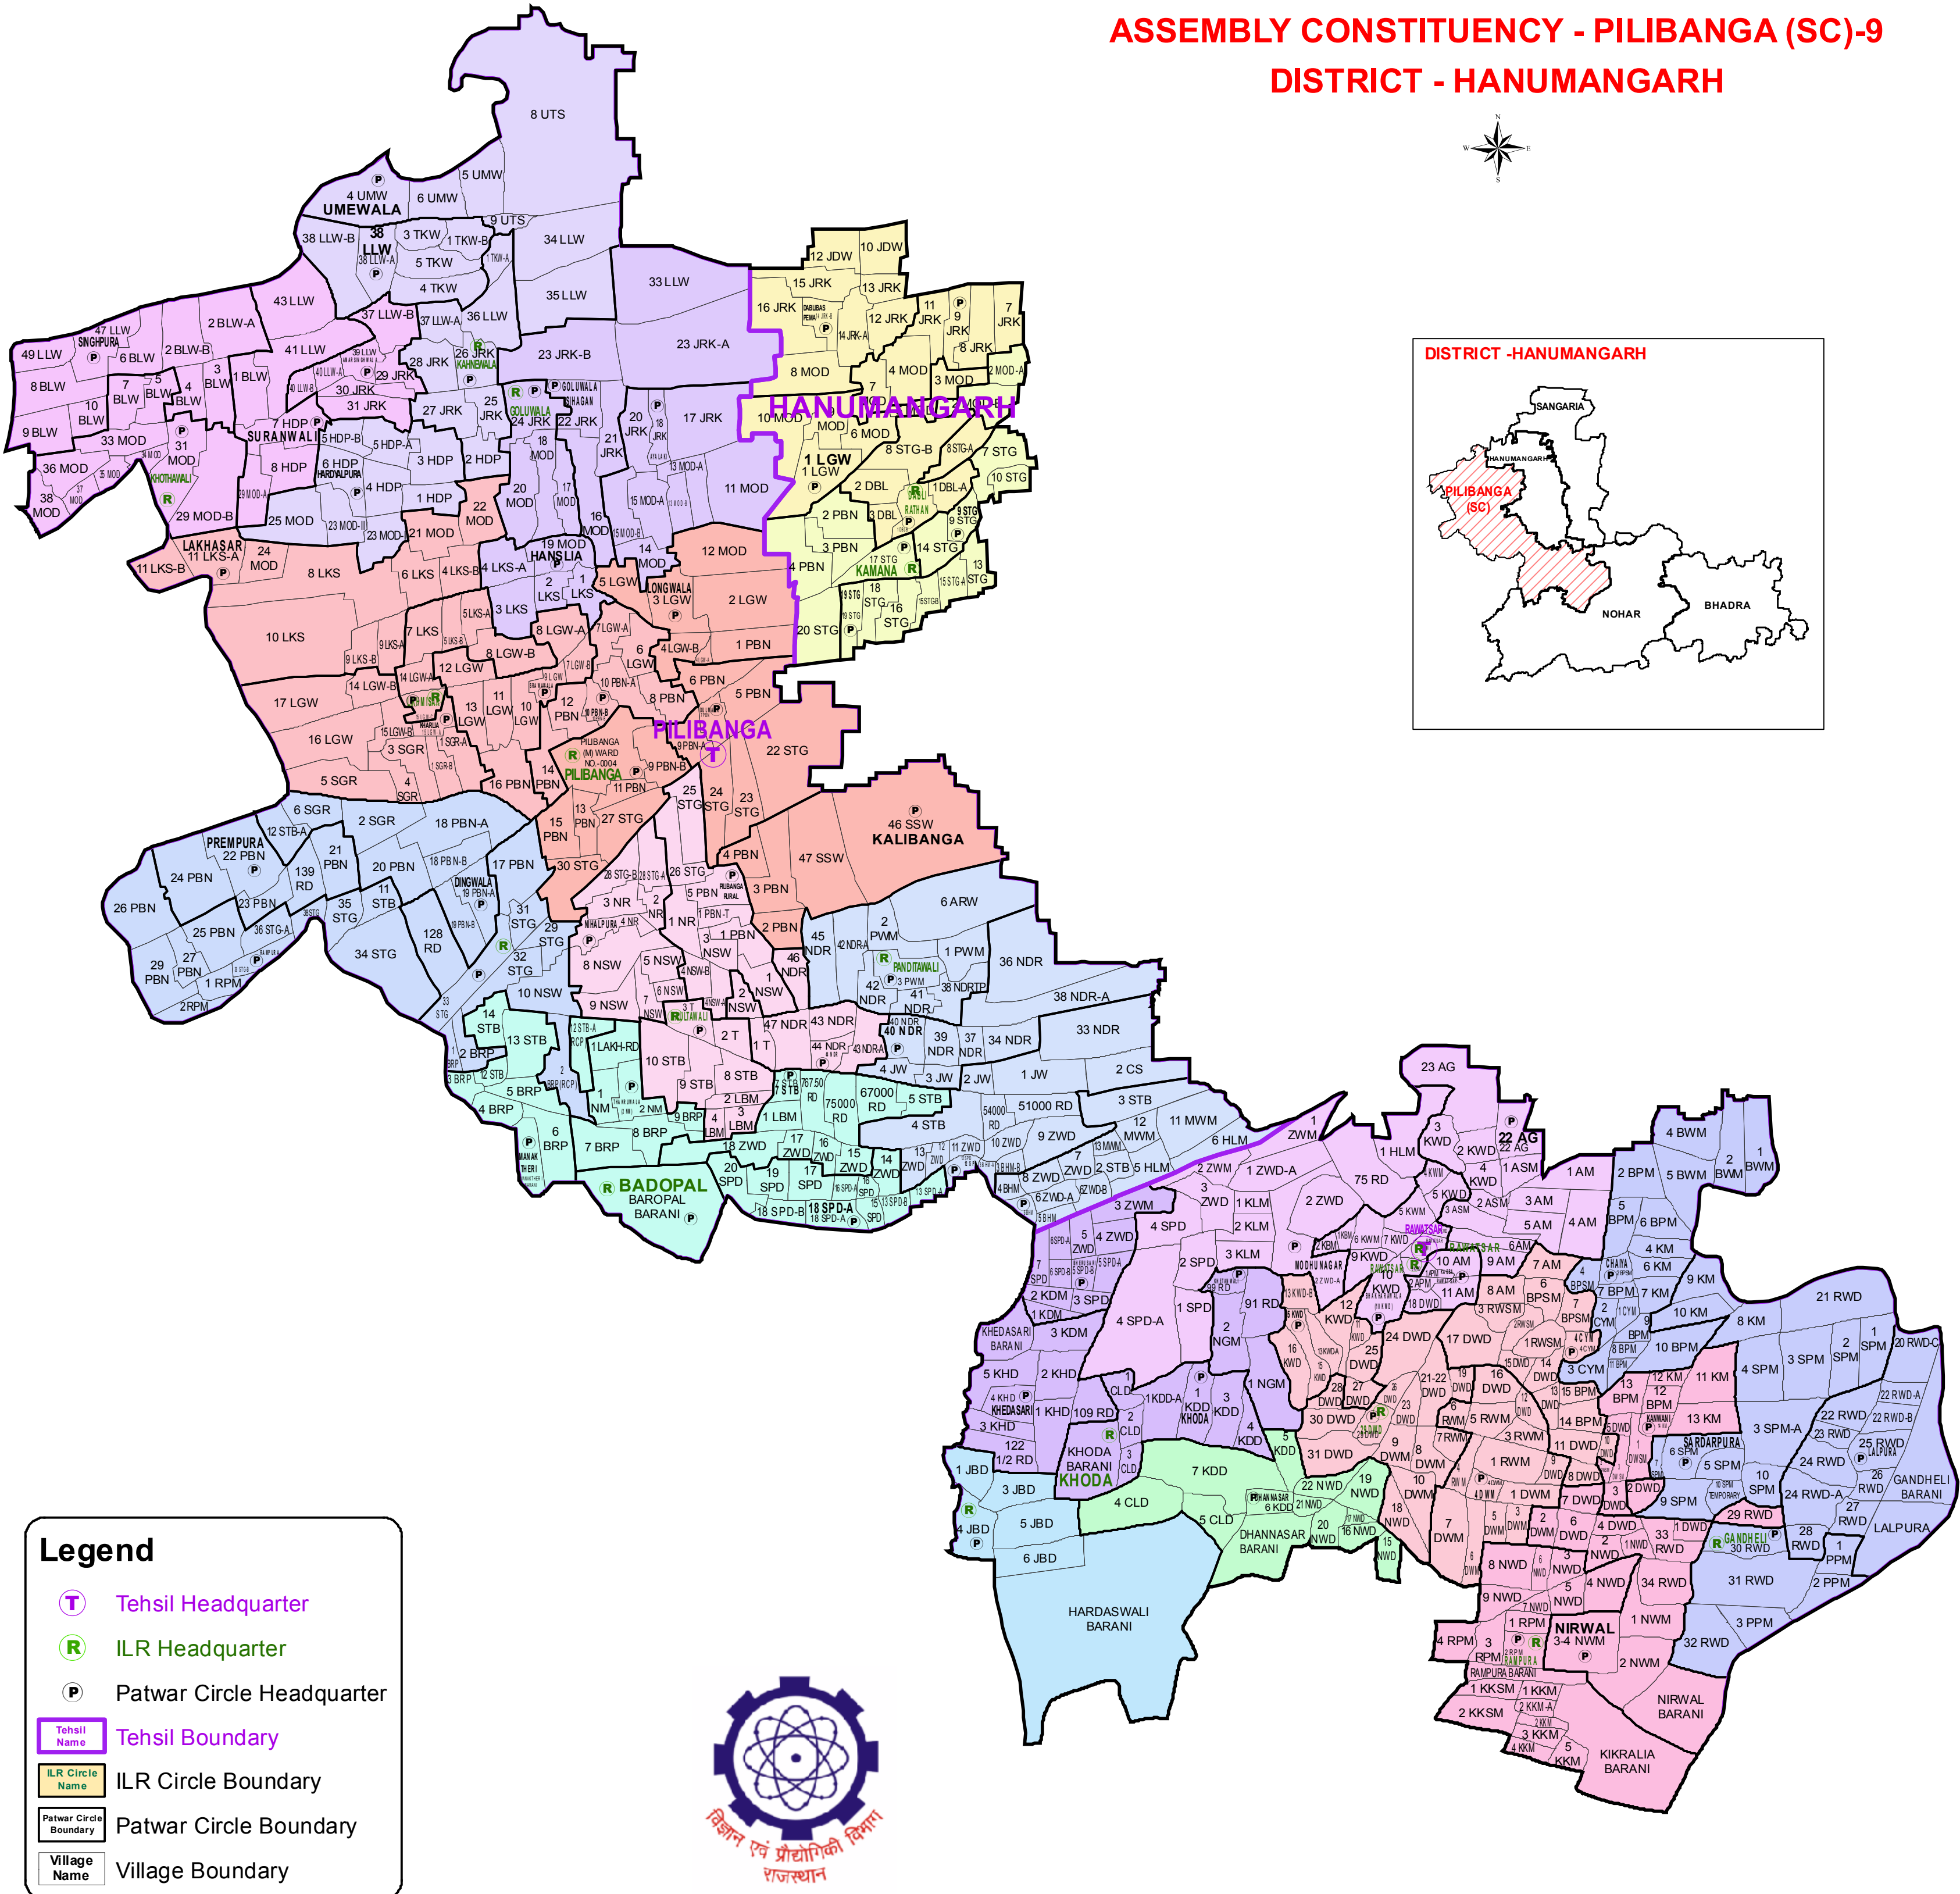

ASSEMBLY CONSTITUENCY - PILIBANGA (SC)-9 DISTRICT - HANUMANGARH

Legend

- Ⓧ Tehsil Headquarter
- Ⓡ ILR Headquarter
- Ⓟ Patwar Circle Headquarter
- Tehsil Name Tehsil Boundary
- ILR Circle Name ILR Circle Boundary
- Patwar Circle Boundary Patwar Circle Boundary
- Village Name Village Boundary

State Remote Sensing Application Centre
DST, GoR, Jodhpur